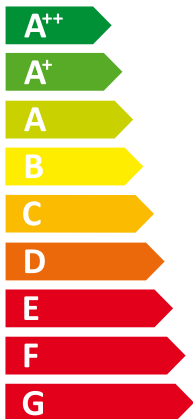

ENERG

енергия · ενεργεια

Y IJA
IE IA

I Vaillant

II VWL 102/3 S

Two icons showing sound power levels. The top icon shows a speaker inside a house with the text '50 dB'. The bottom icon shows a speaker outside a house with the text '53 dB'.

A legend for power consumption in kW, shown as a rounded rectangle with three colored squares: dark blue for '10 kW', medium blue for '8 kW', and light blue for '13 kW'.