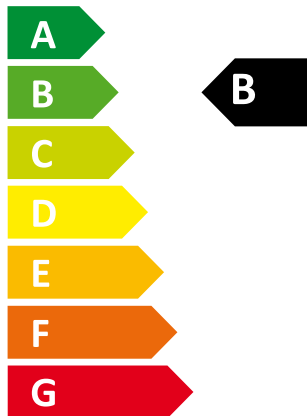

ENERG

енергия · ενεργεια

Y IJA
IE IA

I Vaillant

II VWL 102/3 S

Two icons showing sound power levels. The top icon shows a speaker inside a house with the text '50 dB'. The bottom icon shows a speaker outside a house with the text '53 dB'.

A legend for power consumption in kW, shown as a rounded rectangle with three colored squares: dark blue for '10 kW', medium blue for '8 kW', and light blue for '13 kW'.